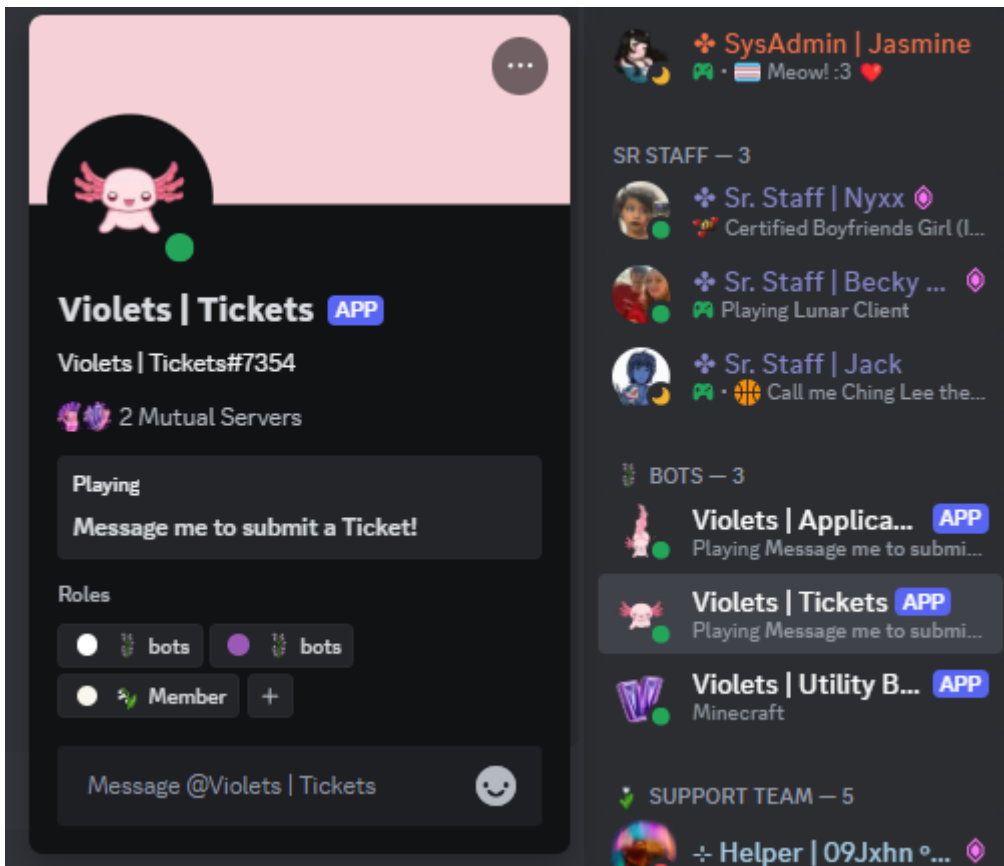

name), and **the issue** you need help with in detail.

What can I open a ticket for?

You may open a ticket for issues regarding **Discord and Minecraft**. Some examples of common situations include, but are **not limited to**:

- Queries about how the Minecraft or Discord server work
- Issues joining the Minecraft server
- You suspect you have been griefed or stolen from
- Ban Appeals
- Player / Staff Reports

How long till someone responds to my ticket?

Tickets are monitored by our staff team, and whilst we have a range of different time zones, we **may not always be available right away**. If you have not received a reply in **24 hours**, feel