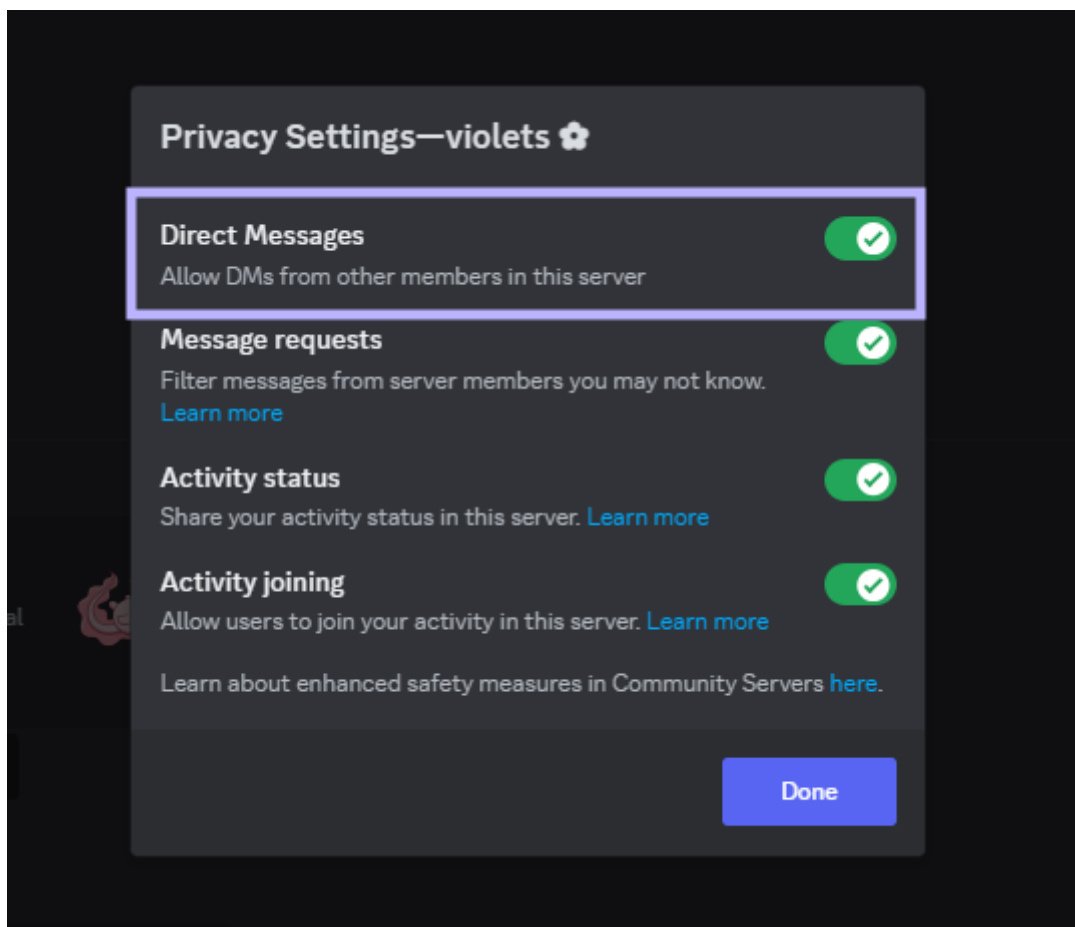

free to send another message to prompt a response.

Occasionally, the ticket bot might be down and offline; in this case, a ticket will not be opened. However, if a ticket is already open, any messages sent to the bot while it's offline will get forwarded to staff after it is back up again.

Why does it say I can't open a ticket?

The most common reason for not being able to open a ticket is your privacy settings.