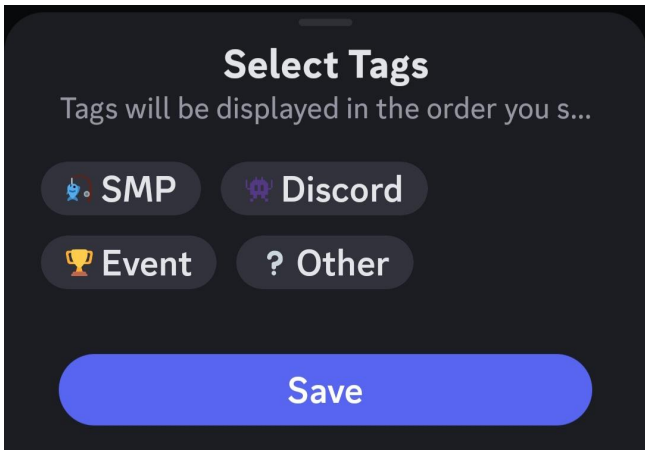

# Suggestions

Find something you think our server should add?

Look no further, here's how to make a suggestion for in-game features or events!

---

**Step 1:** Head to the help category and click the **suggestions** channel

**Step 2:** Click the new post button in the top right corner to create a suggestion

**Step 3:** Create your suggestion, then click the tags bookmark in the bottom left hand corner to select what type of suggestion category you would like. Then simply click save then post your suggestion!